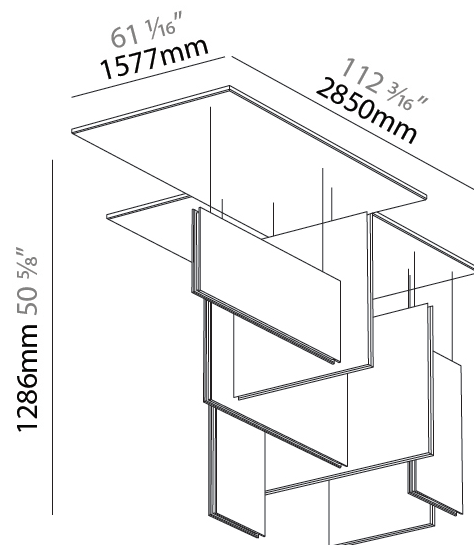

base number	LED Dimming	Color Temperature	Finish Options	Cable Length

1. To build a product code in our configurator select the specify button on the base model # product page
2. To build a manual product code on this datasheet choose from the options listed below in blue font and add the suffix to the base model #

GENERAL

Series: Lullaby
Brand: Prolicht
Division: Architectural
Mounting Type: Suspension
Mounting Location: Ceiling
Subcategory: Acoustic

PHYSICAL

Shape: Rectangle
Length (mm): 2250
Length (in): 88 ³/₁₆
Width (mm): 50
Width (in): 1 ¹⁵/₁₆
Height (mm): 450
Height (in): 17 ¹/₁₆
Light Distribution: Direct
Fixture Finish: ANC / ASH / BNA / BTC / BZE / CEL / EGG / EVG / FOG / FOS / FST / FUA / IRI / IRO / KHA / LIC / LIM / MER / MSN / MUS / ONX / PEA / PLU / POL / PPY / RAY / ROY / RST / STE / SWD / TAN / TAU
Fixture Material: Aluminum
Cable Details: 2,000mm / 6,000mm Transparent Cable

ELECTRICAL

Lamp Type: LED
Input Wattage (W): 47
Total Output Wattage (W): 42.7
Dimming: Non-Dimmable / 0-10V Dimming
Driver Included: Yes
Driver Location: Integrated
Driver Type: Constant Current - Universal
Driver Class: Class 2
Input Voltage (V): 120 - 277

LED

Color Temperature (°K): 2700 / 3000 / 3500 / 4000
Max. Delivered Lumen (lm): 6286 / 6378 / 6445 / 6562
Nominal Lumen (lm): 7510 / 7620 / 7700 / 7840
CRI: >90 CRI
Lamp Life (hrs): 80000

OPTICAL

Beam Angle: 80

RATINGS AND CERTIFICATIONS

Certified By: Certified for North American Standards
IP rating: IP20