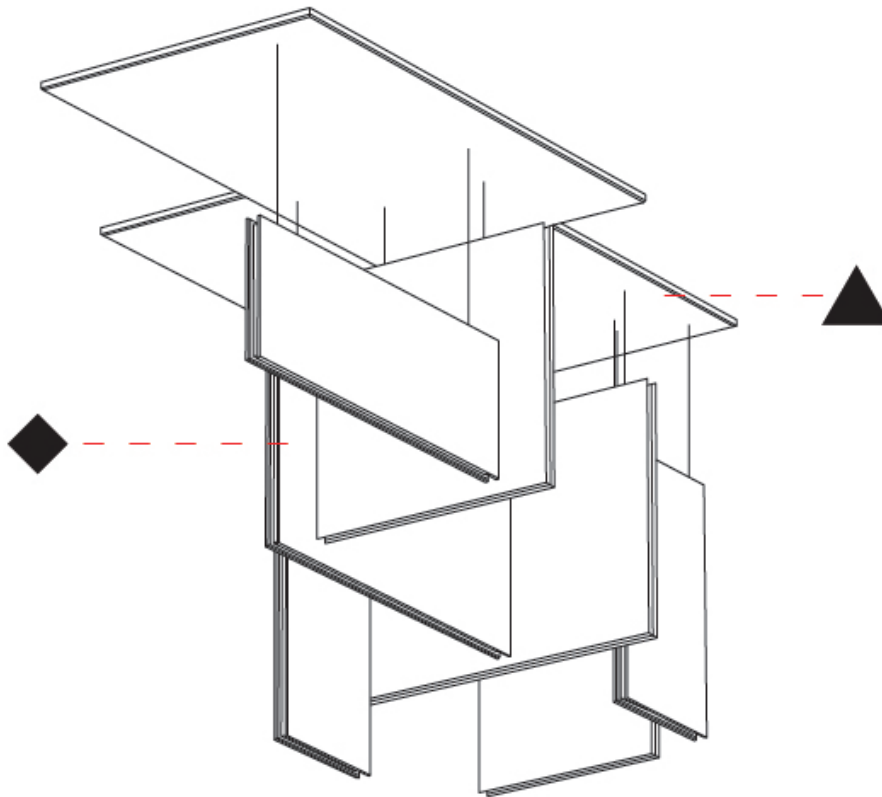

A300698-

PROJECT

TYPE

SPECIFIER

QUANTITY

DATE

A