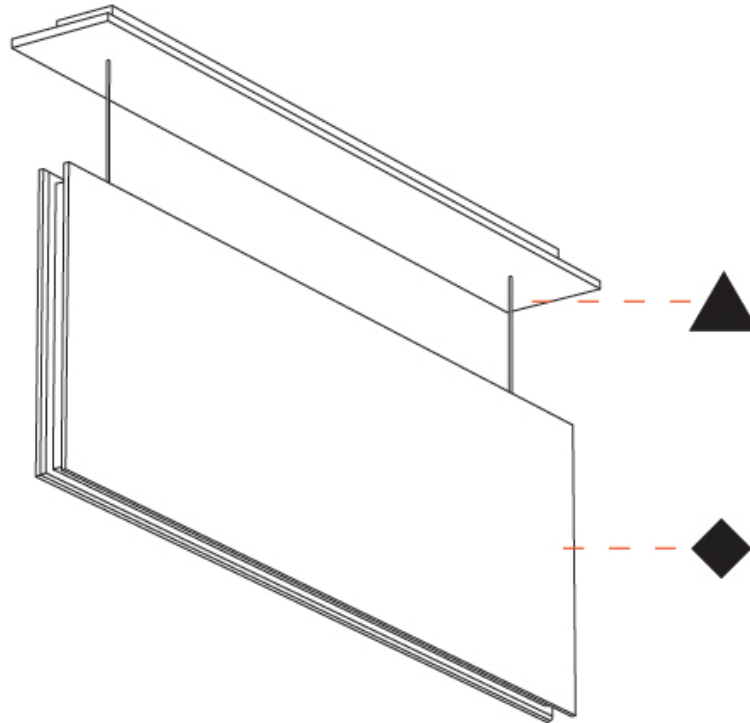

A300677-

PROJECT

TYPE

SPECIFIER

QUANTITY

DATE

A