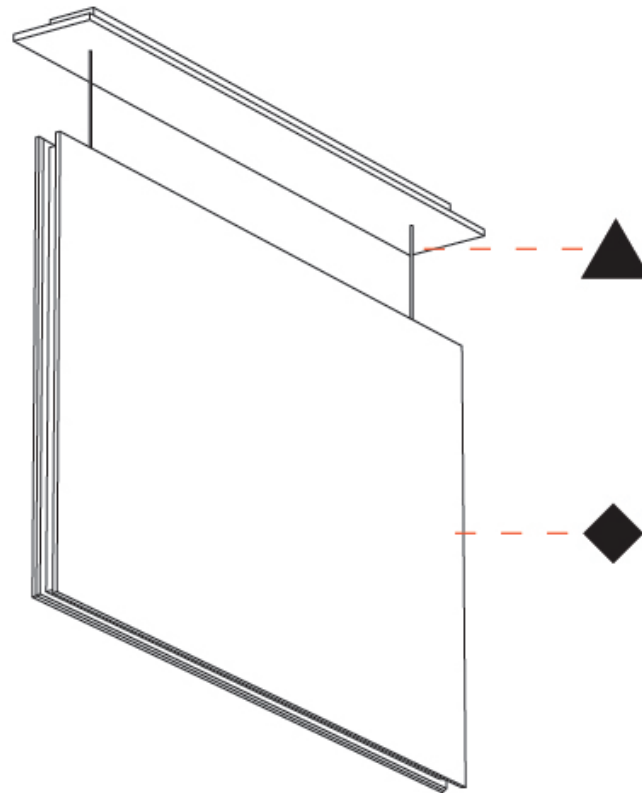

A300694-

PROJECT

TYPE

SPECIFIER

QUANTITY

DATE

A